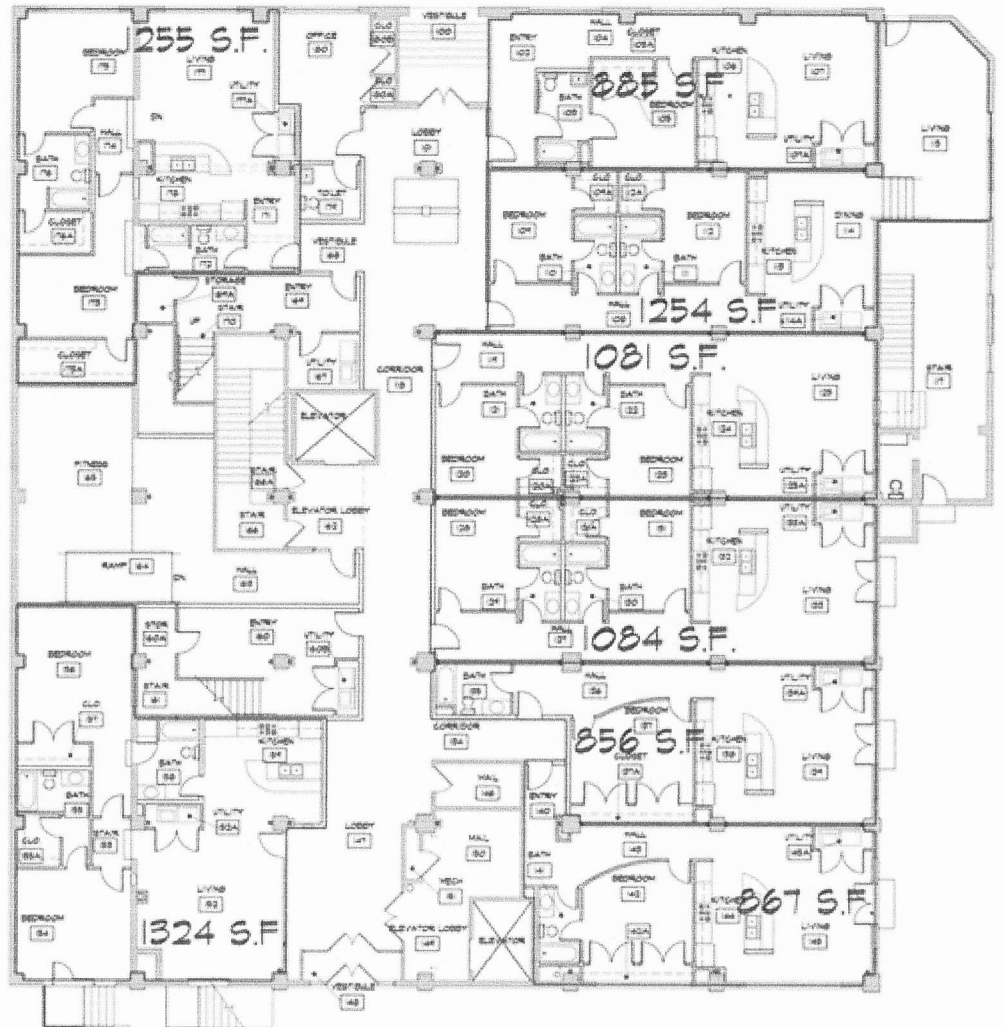

2 MEZZANINE FLOOR PLAN
SCALE: 1/8" = 1'-0"

1 FIRST FLOOR PLAN
SCALE: 1/8" = 1'-0"